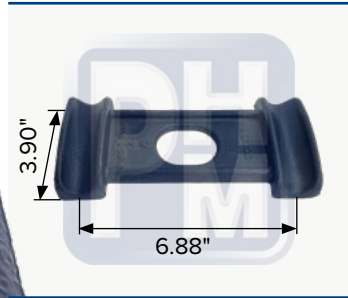

PHM-9-3031

OEM 03-01656, M822
U-Bolt top plate