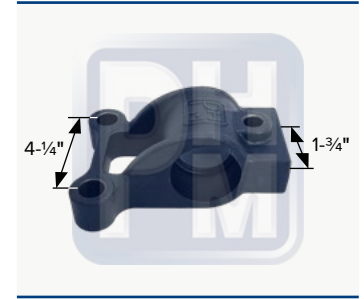

OEM 0201801M001, M1811
Front shackle hanger, 1-1/4" pin

PHM-7-5621

OEM 1858501000, M1817
Shackle spring hanger

PHM-1-2098

OEM 0301654, M1640
Spring eye cast short

PHM-1-2099

OEM 0305117, M1641
Spring eye cast long