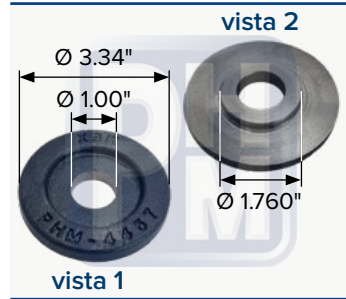

PHM-1-4457

OEM 03-01670, MPB10
Compression washer