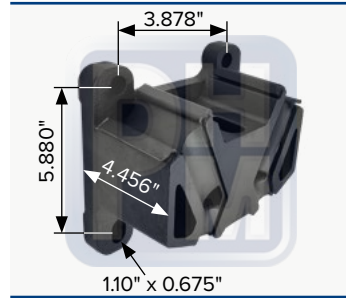

PHM-9-3031

OEM 03-01656, M822
U-Bolt top plate

PHM-9-8030

OEM 03-01657, M888
U-Bolt top plate

TTH0102

OEM 5250110102, M75525
Motor mount

TTP9192

OEM 05-16070-000
Radiator mount (Polyurethane)
Century, Columbia