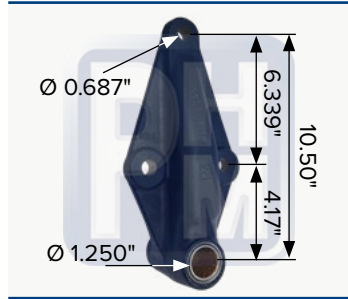

OEM 0201801M001, M1811
Front shackle hanger, 1-1/4" pin

PHM-7-5621

OEM 1858501000, M1817
Shackle spring hanger

PHM-1-2098

OEM 0301654, M1640
Spring eye cast short

PHM-1-2099

OEM 0305117, M1641
Spring eye cast long