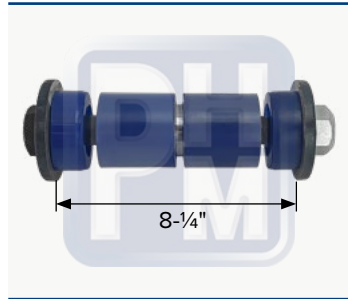

PHM-7-4773

OEM 03AL1
Spring eye short bushing kit