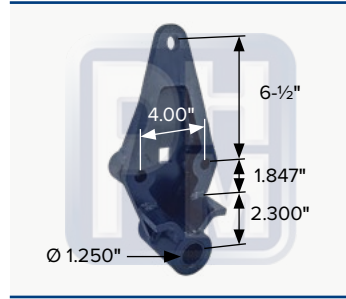

OEM 0201801M001, M1811
Front shackle hanger, 1-1/4" pin

PHM-7-5621

OEM 1858501000, M1817
Shackle spring hanger

PHM-1-2098

OEM 0301654, M1640
Spring eye cast short

PHM-1-2099

OEM 0305117, M1641
Spring eye cast long