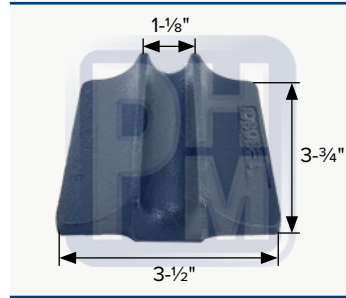

PHM-9-8030

OEM 03-01657, M888
U-Bolt top plate