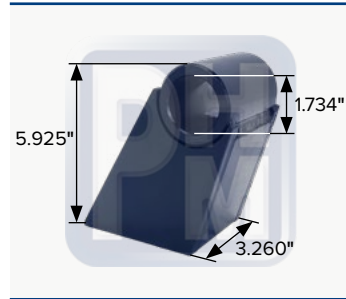

PHM-7-1656

OEM 3-06232
Torque rod bracket