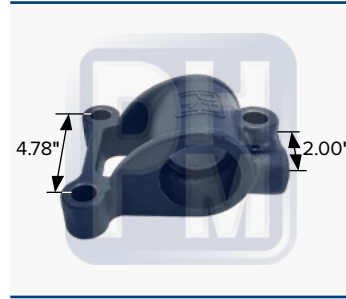

OEM 0201801M001, M1811
Front shackle hanger, 1-1/4" pin

PHM-7-5621

OEM 1858501000, M1817
Shackle spring hanger

PHM-1-2098

OEM 0301654, M1640
Spring eye cast short

PHM-1-2099

OEM 0305117, M1641
Spring eye cast long